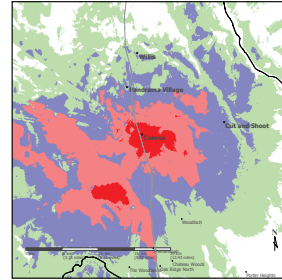

How to Listen and Watch

The Many Ways to Watch and Listen to Lone Star Community Radio

LIVE RADIO

www.irlonestar.com &
Smart Devices (Apple/Android)

Conroe's FM 104.5/106.1
FM Radio Station!

- ★ Listeners can tune in LIVE on their radio dial on Conroe's FM 104.5/106.1 and worldwide through the internet on our APP or irlonestar.com