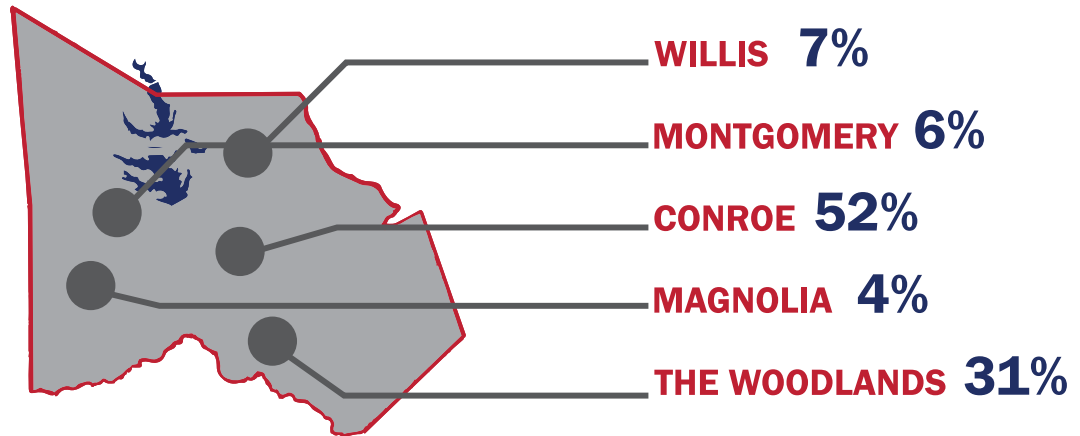

Our Audience

Where our Audience is

Montgomery County Audience on our podcast/ youtube.com
& irlonestar.com